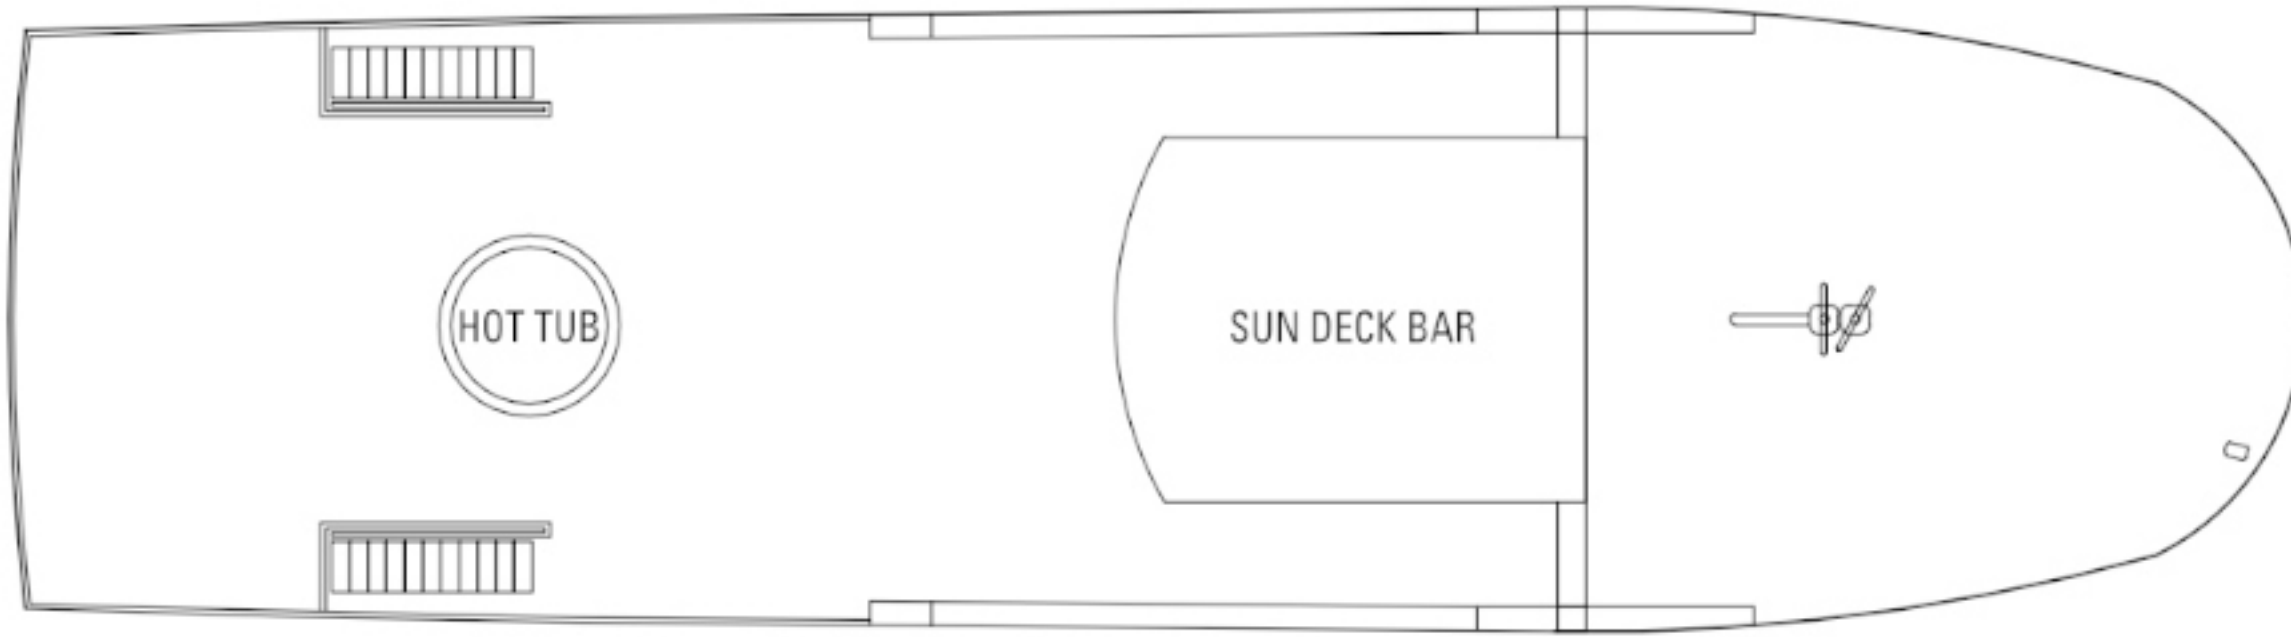

JARDINES AVALON III | 15 CABINS - 30 PAX

SUN DECK

UPPER DECK

SUITES: 14, 15

MAIN DECK

SUITES: 11, 12

LOWER DECK

JARDINES AVALON III | BOAT SPECIFICATIONS

THE YACHT (JA3)

Port: Júcaro, Cuba

- Cabin Total: 15

- 11 Deluxe Staterooms

- 4 Balcony Suites

*All cabins hold max dbl occupancy

- Length: 160 ft.

- Beam: 28'

- Boarding: Saturday 1pm-2pm

- Disembark: Saturday 5am-8am

- Max Passengers: 30

STATEROOM DETAILS

#1 Deluxe Stateroom

Has Porthole

Side by side Twins or one Queen

#9 Deluxe Stateroom

No Porthole.

Smaller cabin/ less walk space.

Side by side Twins ONLY

#2 Deluxe Stateroom

Has Porthole

Side by side Twins or one Queen

#10 Deluxe Stateroom

No Porthole.