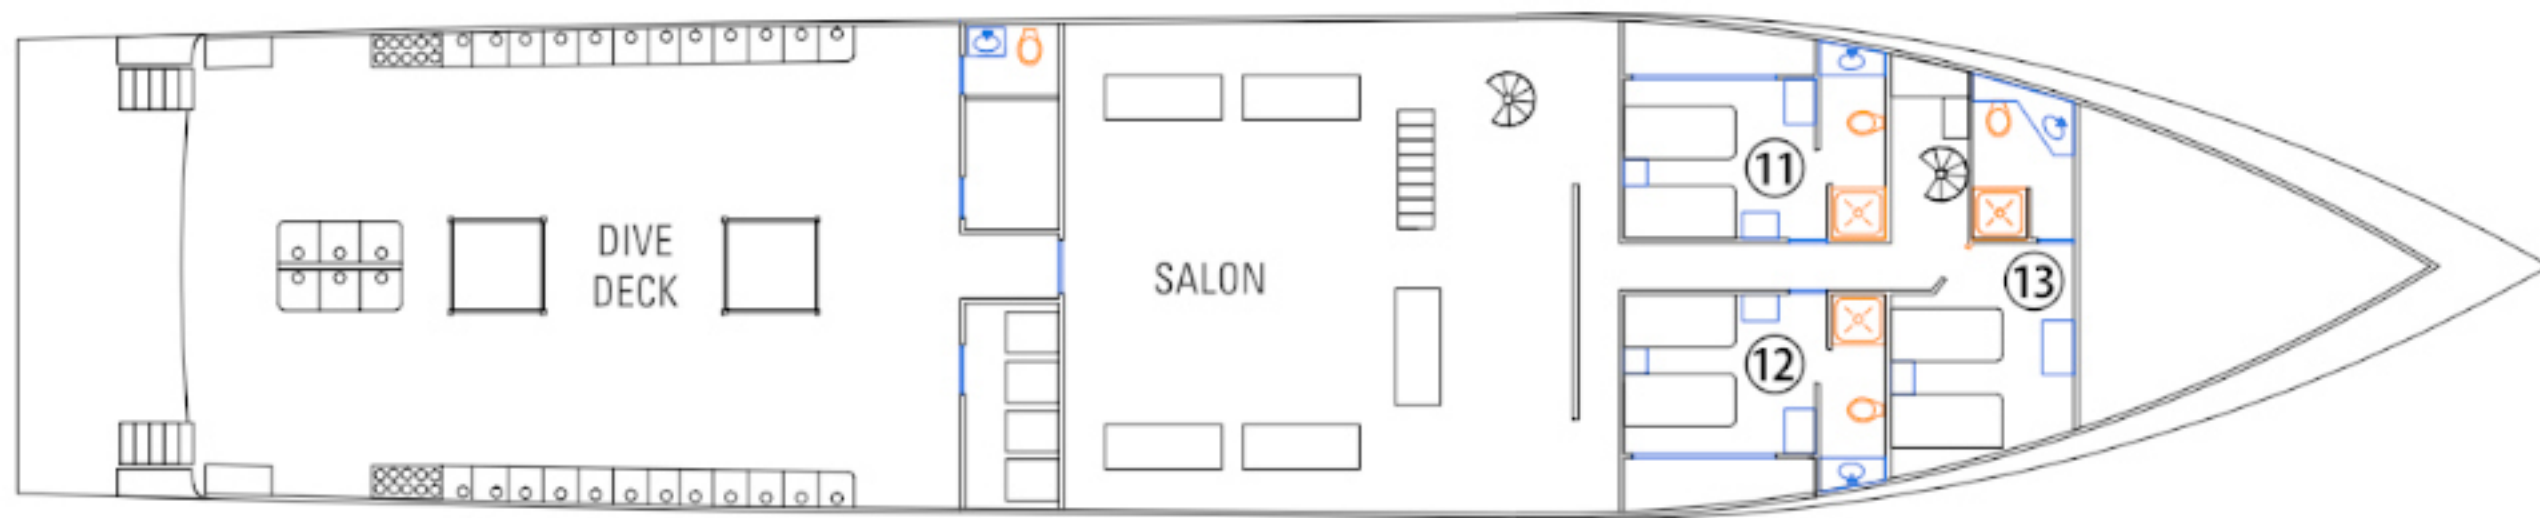

JARDINES AVALON III | 15 CABINS - 30 PAX

SUN DECK

UPPER DECK

SUITES: 14, 15

MAIN DECK

SUITES: 11, 12

LOWER DECK

JARDINES AVALON III | BOAT SPECIFICATIONS

THE YACHT (JA3)

Port: Júcaro, Cuba

- Cabin Total: 15

- 11 Deluxe Staterooms

- 4 Balcony Suites

*All cabins hold max dbl occupancy

- Length: 160 ft.

- Beam: 28'

- Boarding: Saturday 1pm-2pm

- Disembark: Saturday 5am-8am

- Max Passengers: 30

STATEROOM DETAILS

#1 Deluxe Stateroom

Has Porthole

Side by side Twins or one Queen

#9 Deluxe Stateroom

No Porthole.

Smaller cabin/ less walk space.

Side by side Twins ONLY

#2 Deluxe Stateroom

Has Porthole

Side by side Twins or one Queen

#10 Deluxe Stateroom

No Porthole.