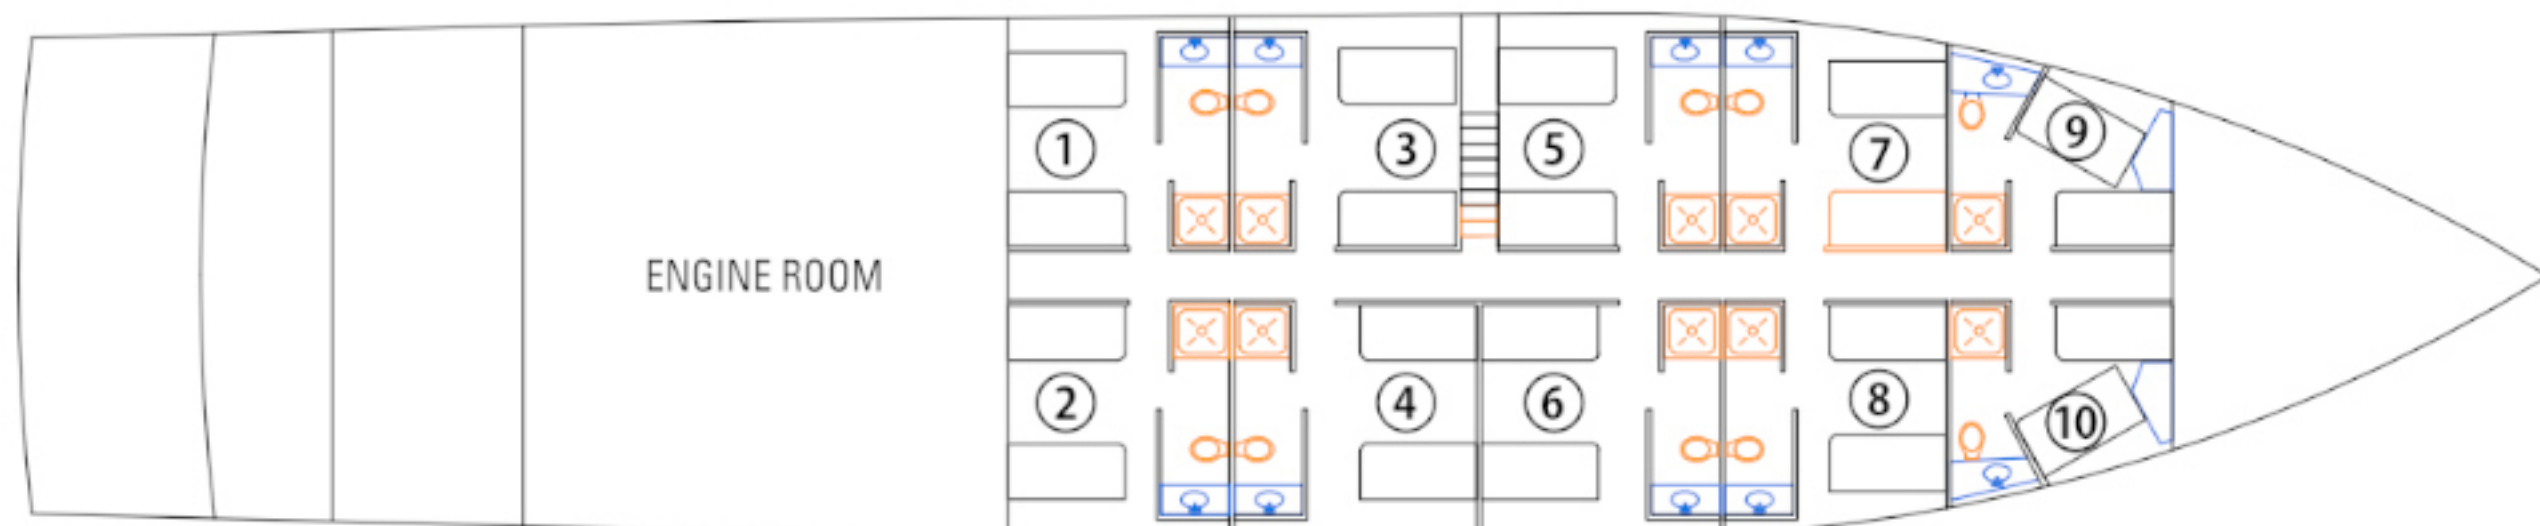

JARDINES AVALON III | 15 CABINS - 30 PAX

SUN DECK

UPPER DECK

SUITES: 14, 15

MAIN DECK

SUITES: 11, 12

LOWER DECK

JARDINES AVALON III | BOAT SPECIFICATIONS

THE YACHT (JA3)

Port: Júcaro, Cuba

- Cabin Total: 15

- 11 Deluxe Staterooms

- 4 Balcony Suites

*All cabins hold max dbl occupancy

- Length: 160 ft.

- Beam: 28'

- Boarding: Saturday 1pm-2pm

- Disembark: Saturday 5am-8am

- Max Passengers: 30

STATEROOM DETAILS

#1 Deluxe Stateroom

Has Porthole

Side by side Twins or one Queen

#9 Deluxe Stateroom