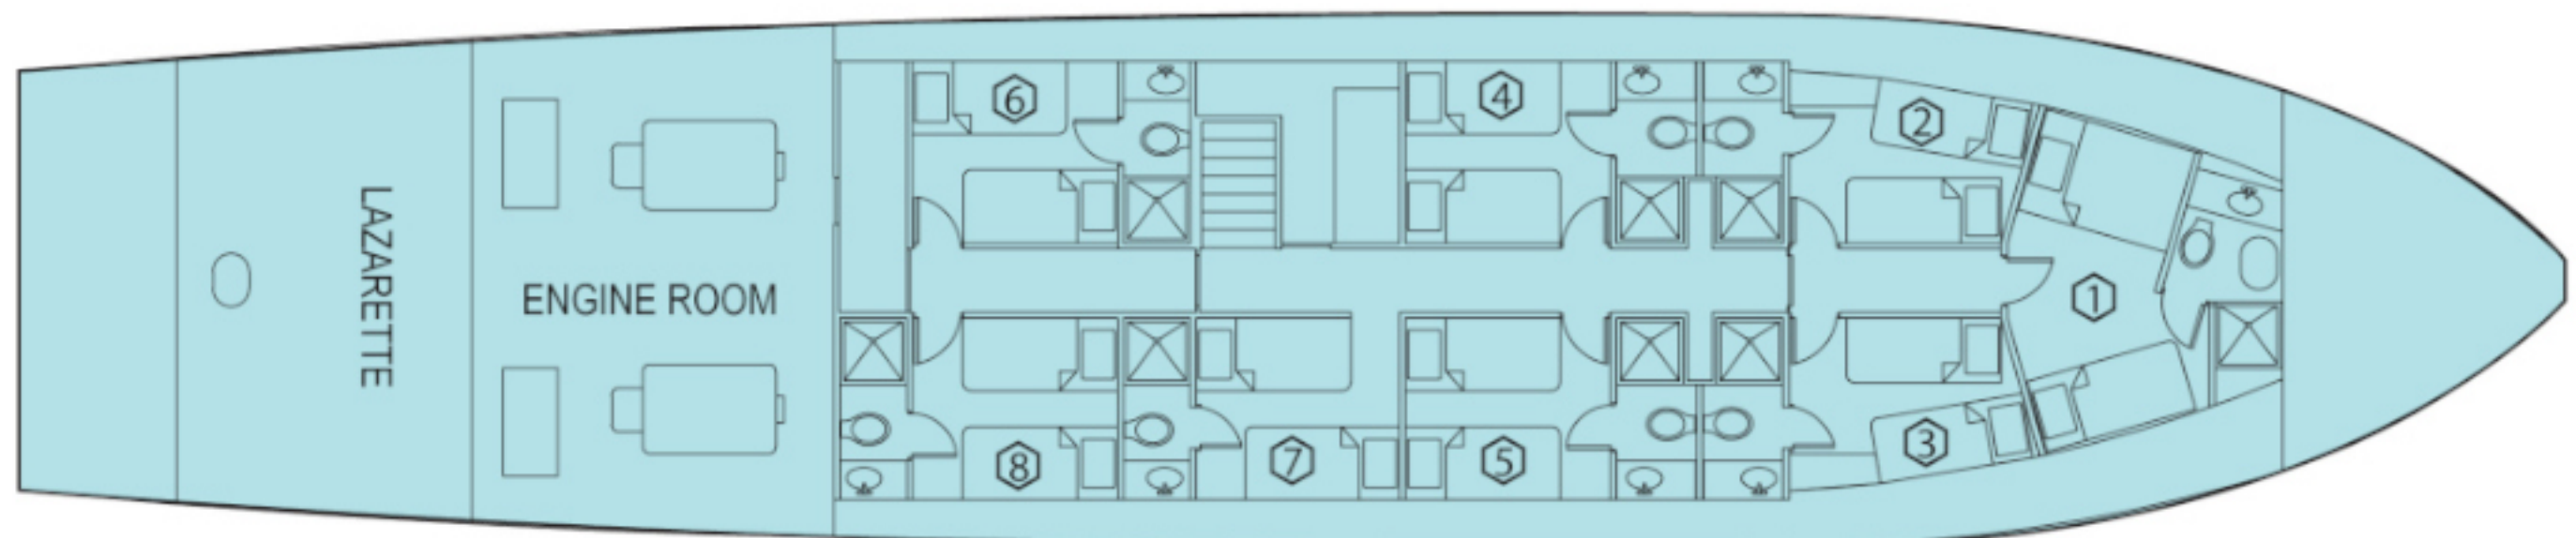

JARDINES AVALON I | 10 CABINS - 20 PAX

FLOOR LAYOUT

JARDINES AVALON 1

UPPER DECK

MAIN DECK

LOWER DECK

JARDINES AVALON I | BOAT SPECIFICATIONS

THE YACHT (JA1)

Port: Júcaro, Cuba

- Cabin Total: 10
 - 8 Deluxe Staterooms
 - 2 Master Staterooms
- Length: 110'
- Boarding: Saturday 1pm - 2pm
- Disembark: Saturday 5am - 8am
- Max Passengers: 20

STATEROOM DETAILS

Cabin #1 Deluxe Stateroom
No Porthole
Side by side Single Beds

Cabin #6 Deluxe Stateroom
Has Porthole
Side by side Single Beds

Cabin #2 Deluxe Stateroom
Has Porthole
Side by side Single Beds

Cabin #7 Deluxe Stateroom
Has Porthole
Side by side Single Beds

Cabin #3 Deluxe Stateroom
Has Porthole
Side by side Single Beds

Cabin #5 Deluxe Stateroom
Has Porthole
Side by side Single Beds

Cabin #10 Master Stateroom
Picture Window
Side by side Single Beds or Queen