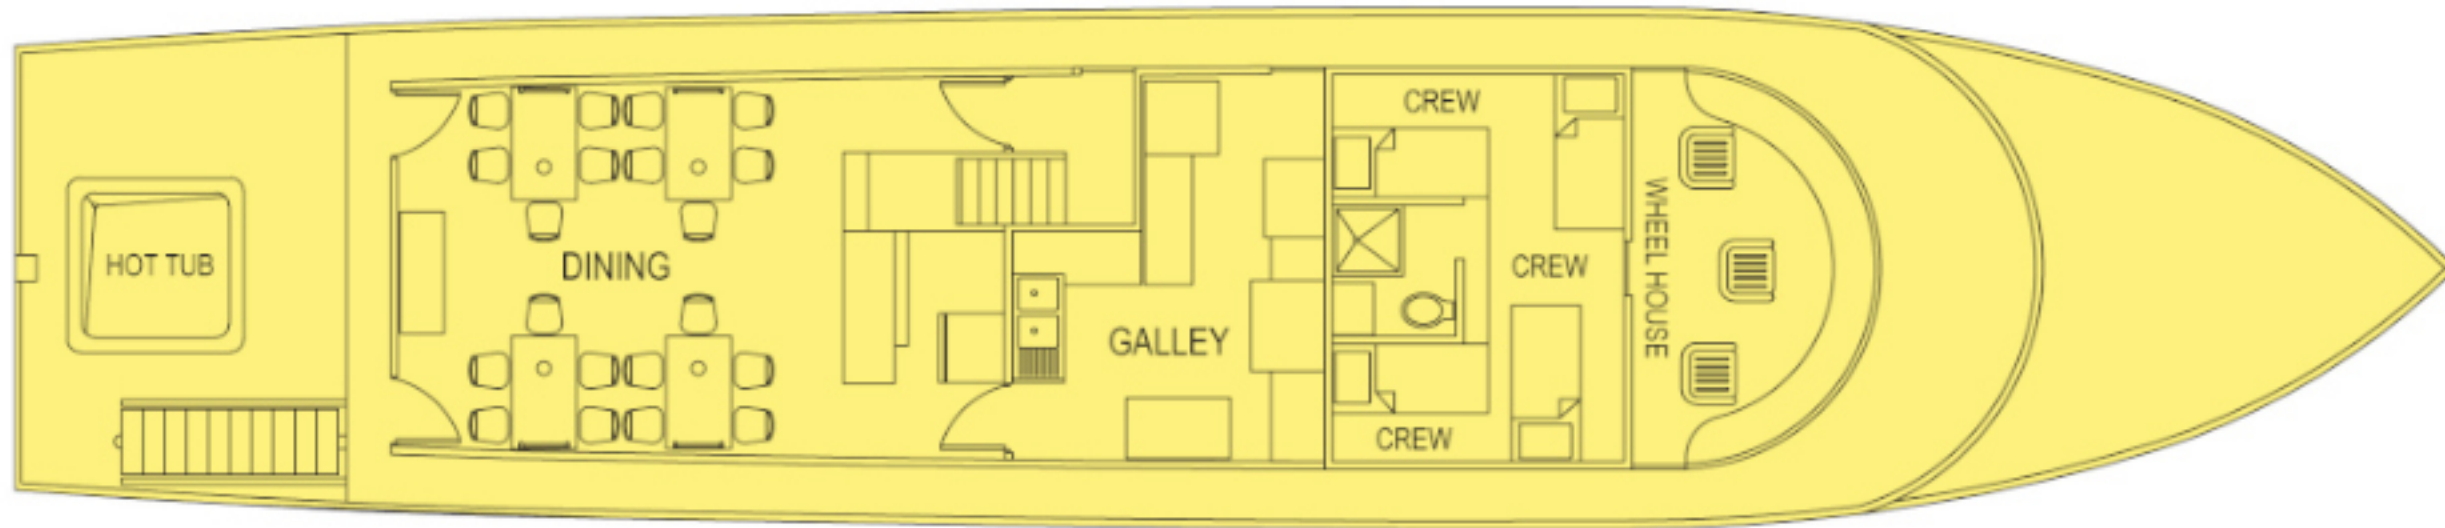

JARDINES AVALON I | 10 CABINS - 20 PAX

FLOOR LAYOUT

JARDINES AVALON 1

UPPER DECK

MAIN DECK

LOWER DECK

JARDINES AVALON I | BOAT SPECIFICATIONS

THE YACHT (JA1)

Port: Júcaro, Cuba

- Cabin Total: 10
 - 8 Deluxe Staterooms
 - 2 Master Staterooms
- Length: 110'
- Boarding: Saturday 1pm - 2pm
- Disembark: Saturday 5am - 8am
- Max Passengers: 20

STATEROOM DETAILS

Cabin #1 Deluxe Stateroom
No Porthole
Side by side Single Beds

Cabin #6 Deluxe Stateroom
Has Porthole
Side by side Single Beds

Cabin #2 Deluxe Stateroom
Has Porthole
Side by side Single Beds

Cabin #7 Deluxe Stateroom
Has Porthole
Side by side Single Beds

Cabin #3 Deluxe Stateroom
Has Porthole
Side by side Single Beds